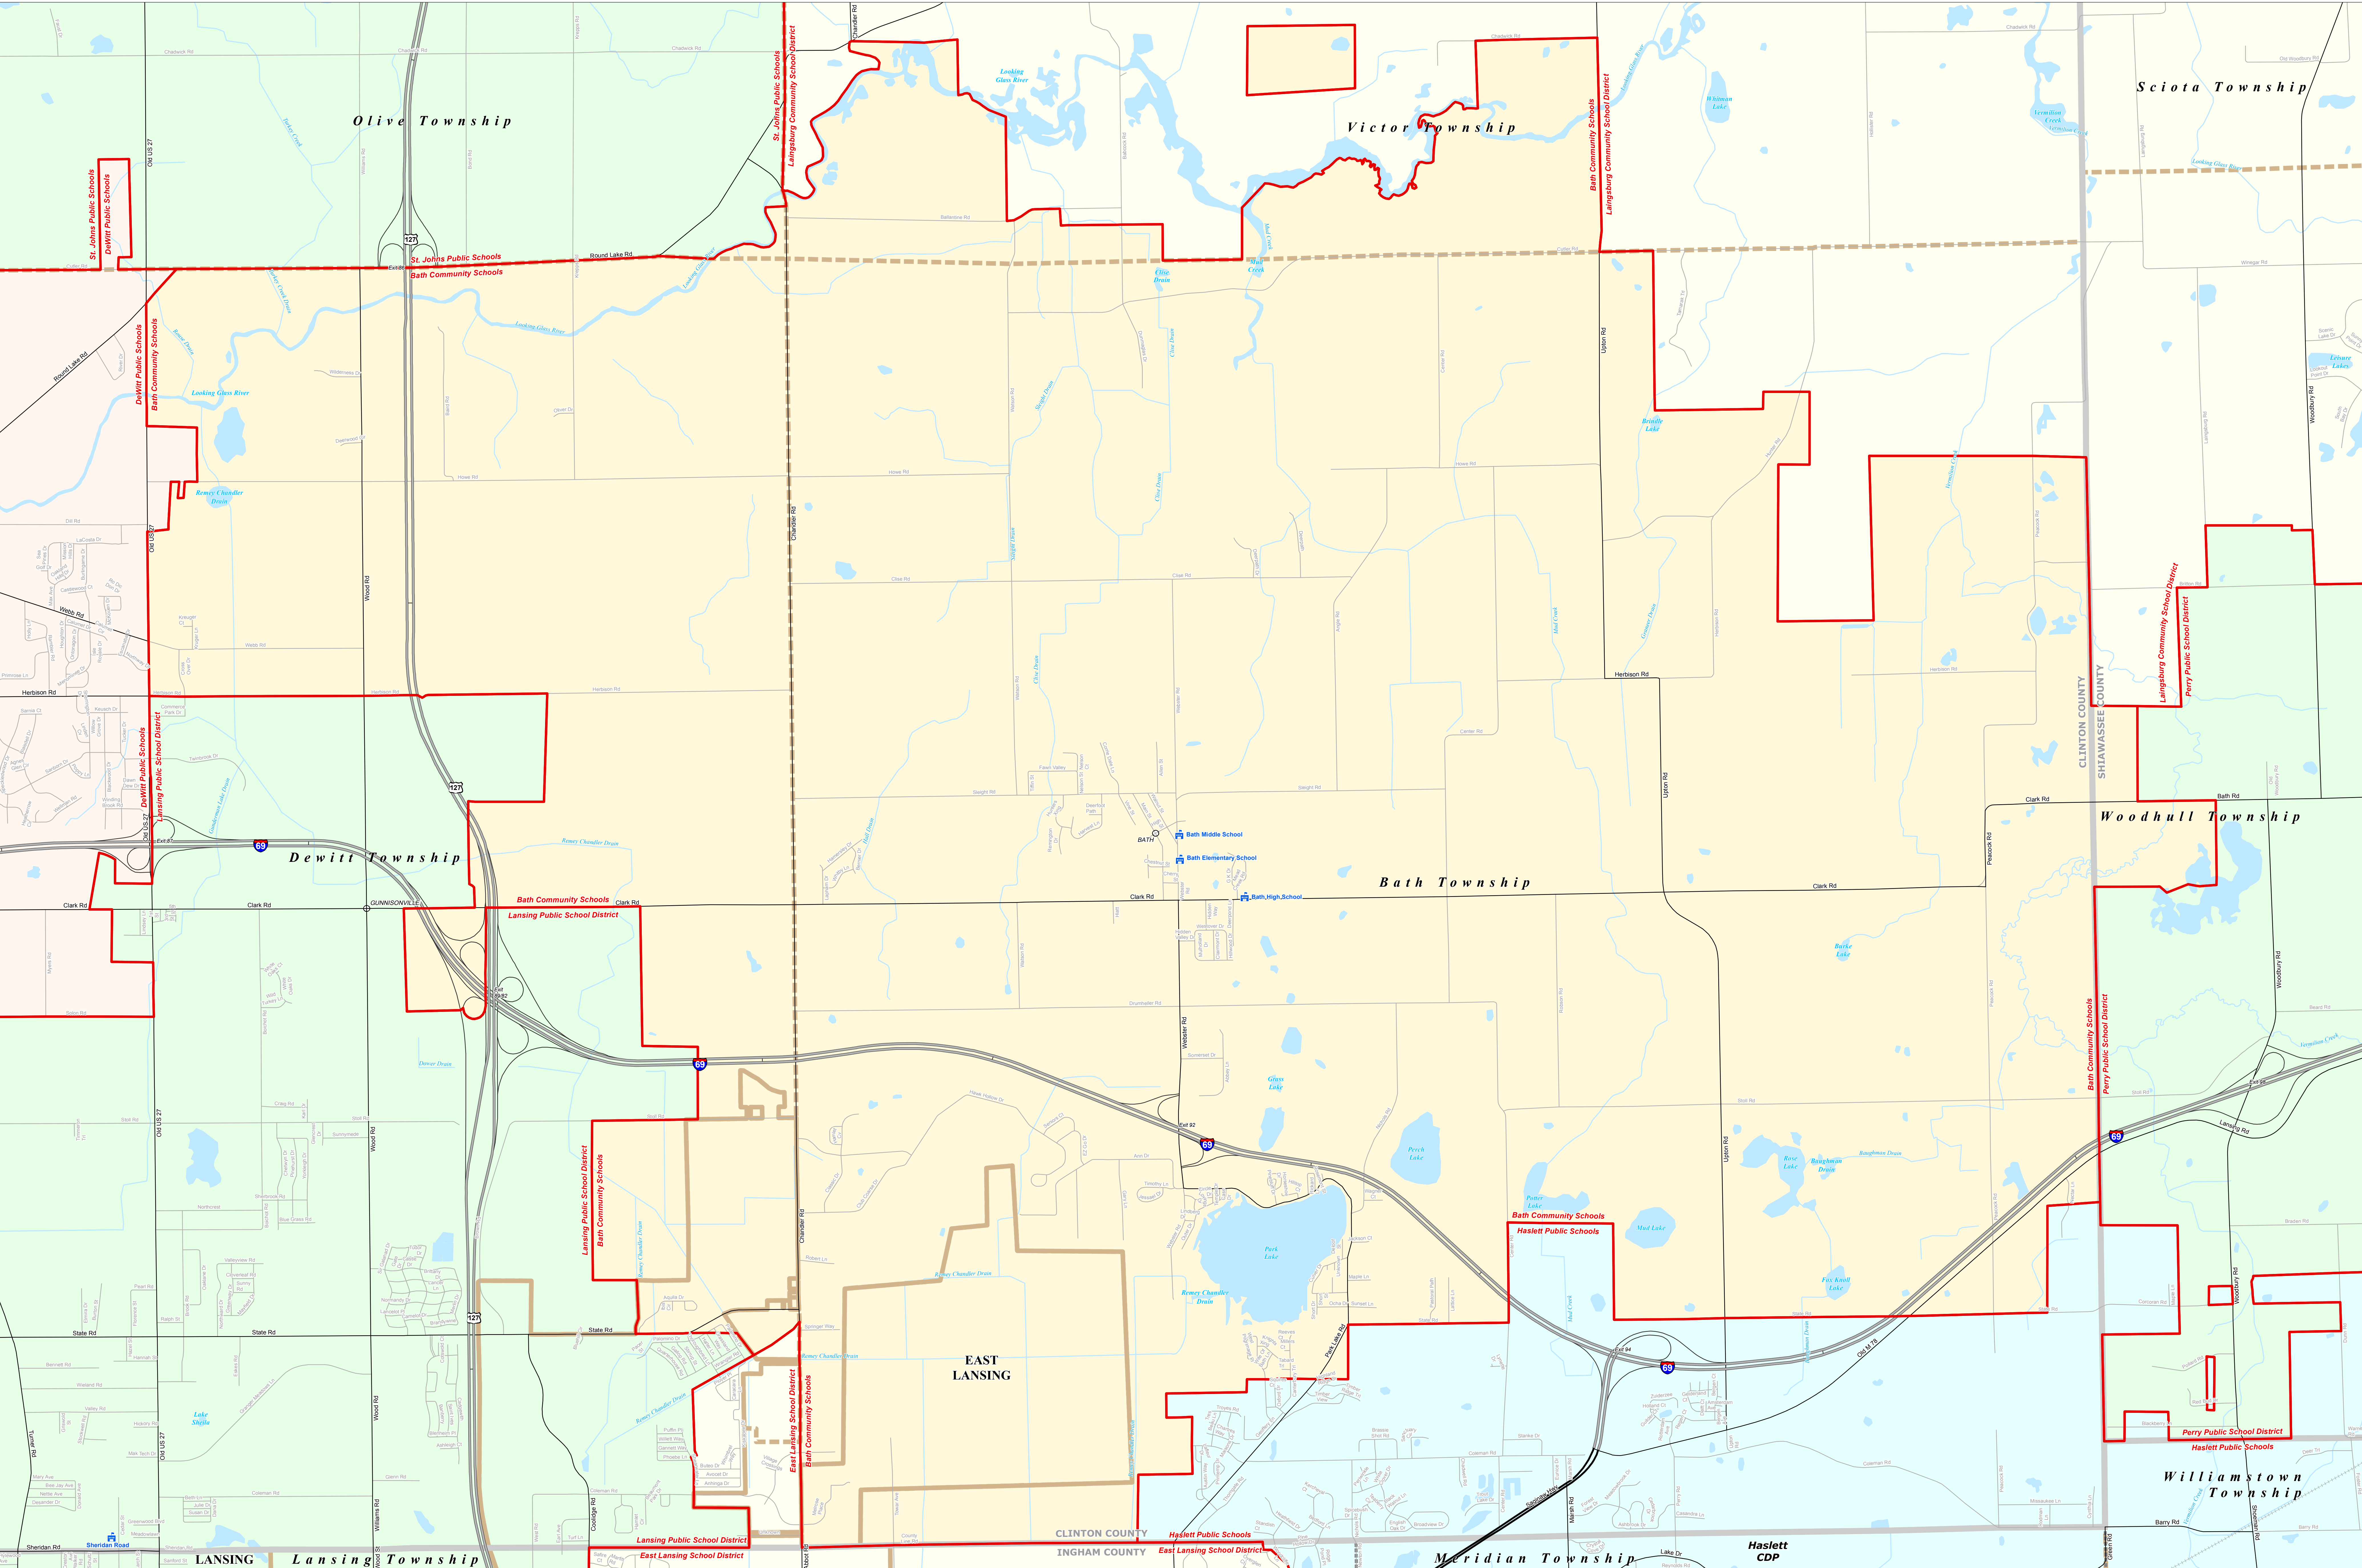

BATH COMMUNITY SCHOOLS

Clinton County RESA

0 0.25 0.5 1 Miles

Legend	
City	School
County	Unincorporated Place
Township	Water Feature
Village	Freeway
Census Designated Place	Primary Road
	Local Road
	Railroad
	River, Stream, or Drain